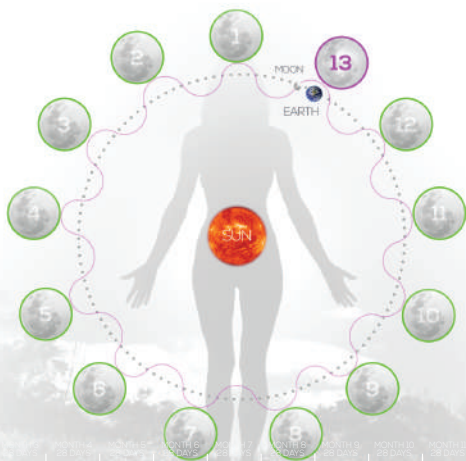

THE **12+1** LUNAR+SOLAR+TERRESTRIAL OPERATIONAL SYSTEM:

The **13**-Month, **28**-Day calendar is a calendrical system that has been used by numerous cultures and civilizations prior to the **"ERROR IN TIME"**: the adoption of an irregular and inaccurate unit of measure known as the **month**. All others scientific units of measure (temperature, distance, size, sound, weight, pressure etc.) are part of a regular and logical measurement system.

Since the evolution of consciousness is coordinated by time, the **"ERROR IN TIME"** is keeping the human species disconnected from **Nature's** cycles and trapped in an **artificial** and **irrational** perception of time. We cannot continue to operate by a calendrical model that fosters entropy and decay.

A new calendar based on **Nature's** operational system provides an ideal framework for a new civilization to flourish, as it mirrors **Nature** at its central core.