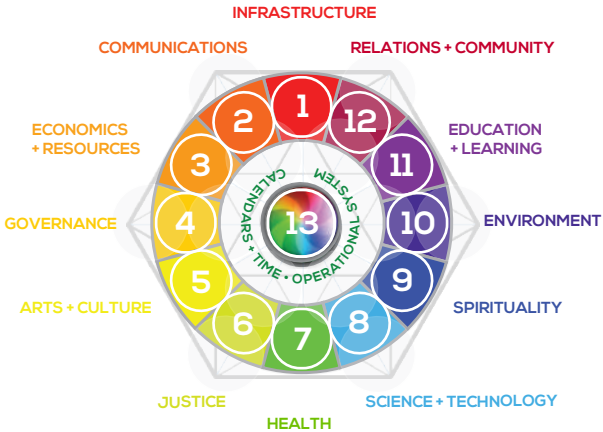

*The 12 sector names represent the most generalized, broad-strokes **primary categories of human concern**. Each one can of course be expanded into a vast array of sub-categories pertinent to their respective domains (some of which may even apply across multiple sectors). At the **center** is Worldview which is a synthesis of all the sectors in a synergetic whole that informs the perceptions and agreements that participants use to collaborate in whole-system design and problem-solving processes. In the version on the next page, **Whole System Design** is also included in the center to represent the aspect of applying this model that is specifically oriented to discerning and attending to the dynamics and interrelatedness of the sectors when combined as a whole."*

APPLIED SYNERGETICS 101:

"Early in the 20th century, inspired by the emerging realization in science that all manifestation in the universe is "energy" and "vibration", Buckminster Fuller began experimenting with models of structural forms in the quest to discover how nature coordinates this energy to create all the beauty and magnificence of life. Fuller called himself a "comprehensivist", one who holds a comprehensive perspective that seeks to synthesize apparent "parts" into an ever-unifying wholistic understanding. In his quest he discovered what he referred to as "nature's coordinate system", the geometric articulation of energetic relationships, which he named Synergetics."

SOURCE: www.cosmometry.net/12-around-1

“The Vector Equilibrium (VE) is the most primary geometric energy array in the cosmos. It is more appropriately referred to as a “system” than as a structure, due to it having square faces that are inherently unstable and therefore non-structural.”