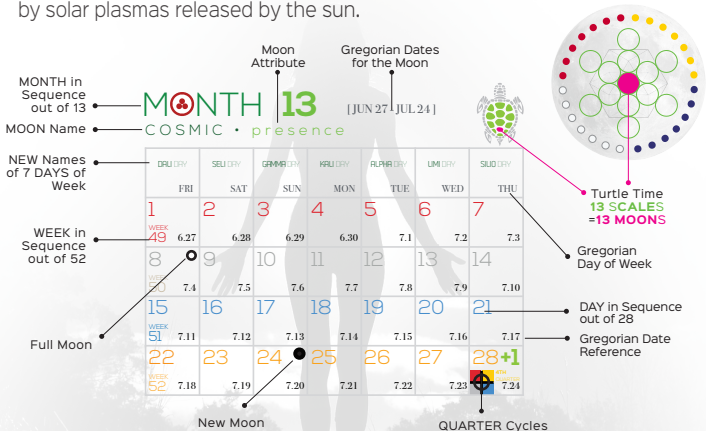

Each of the thirteen months (moons) is coded with an attribute for personal and planetary attunement, by which we begin to synchronize our consciousness with the galactic cycles and creative patterns in Nature. For example, the **Magnetic Moon's attribute is Purpose**. Familiarize yourself with the attribute for each month and you will connect at a deeper level with the flow and rhythm of the creative sequence in the 13:28 frequency

The four weeks of every moon represent each of the four cardinal directions, coded by the colors **red** (week 1 - east/initiatives), **white** (week 2 - north/refines), **blue** (week 3 - west/trans-forms), and **yellow** (week 4 - south/ripens), in a counterclockwise direction.

The seven days of the week are named after seven radial plasmas: Dali-day, Seli-day, Gamma-day, Kali-day, Alpha-day, Limi-day and Silio-day. Plasmas are mixtures of ions and electrons found in Nature, and are strongly influenced by electric and magnetic fields. The ionosphere within Earth's upper atmosphere is, itself, a plasma. These plasmas interact with, and impact, our own physical bodies and energetic fields, similar to how planet Earth is being directly impacted by solar plasmas released by the sun.